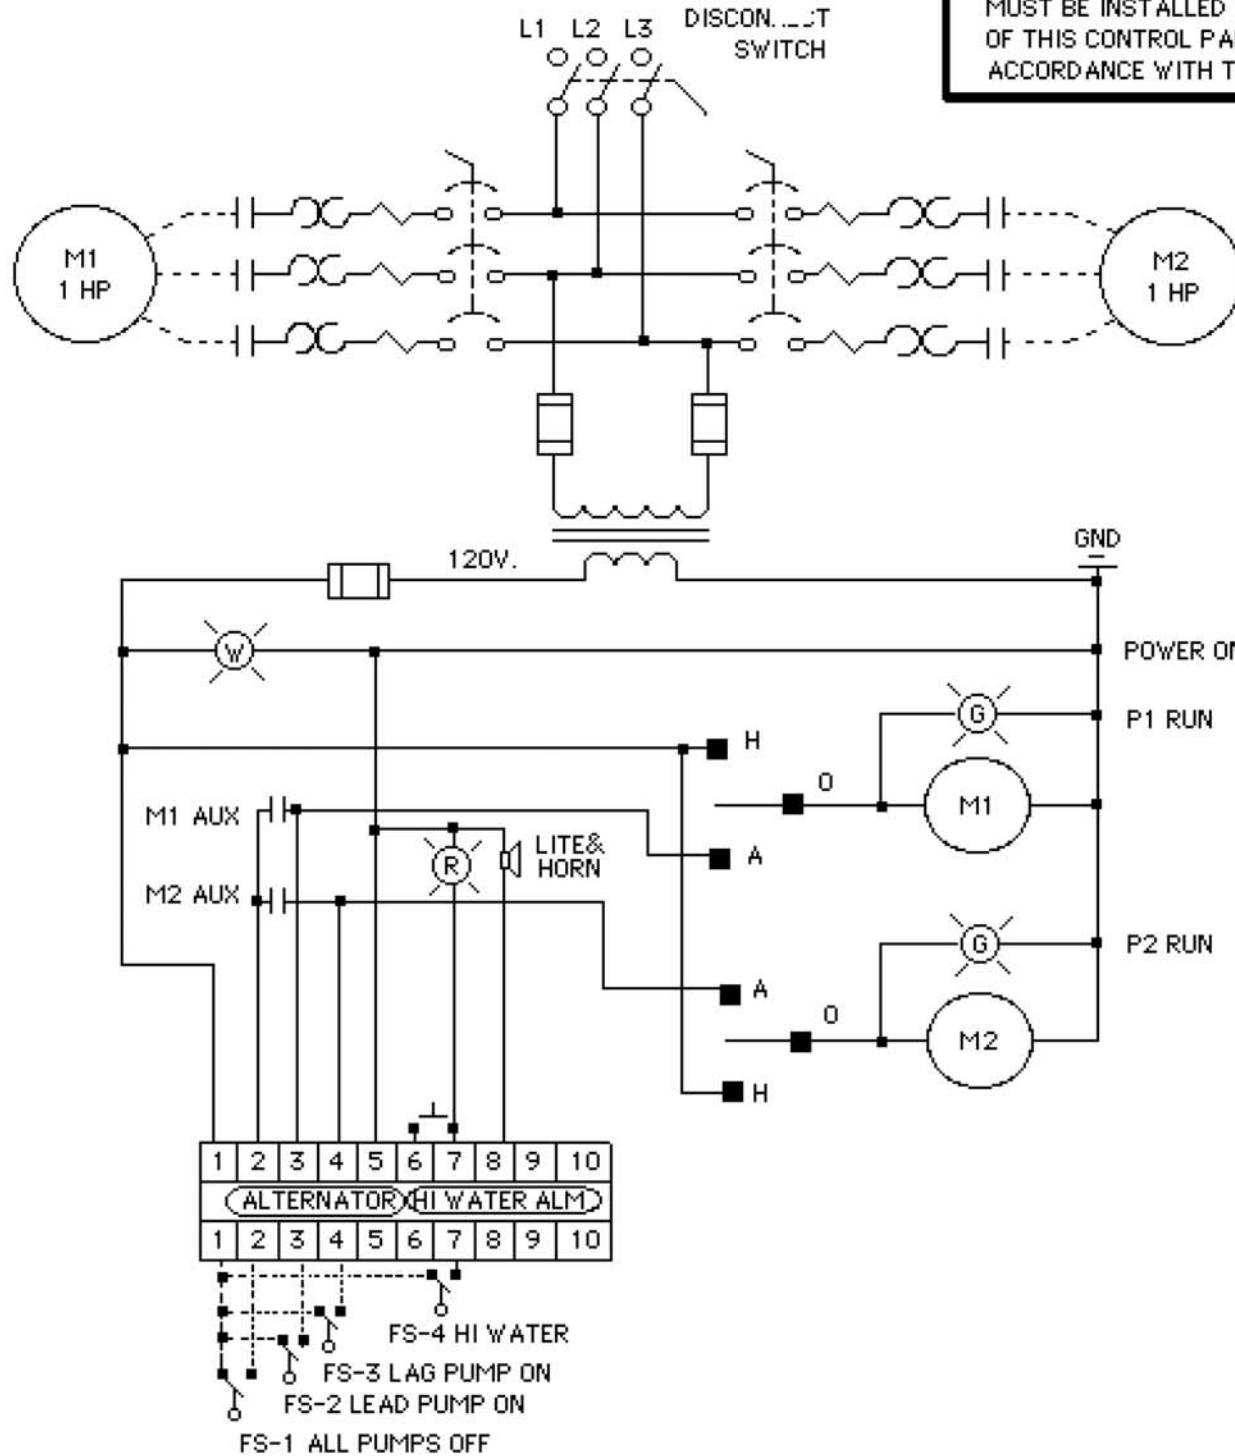

S-25 DUPLEX

S.C.C.R. 5000A

**SUNBELT™**  
**POWER CONTROLS**  
 1625 Wallace Dr, Ste 110  
 Carrollton, Texas 75006  
 (972) 620-2950  
 info@sunbeltpowercontrols.com  
 sunbeltpowercontrols.com

DATE 9/5/07  
 DRAWING # S233HW  
 DRAWN BY RAK  
 SERIAL #

HP 1  
 VOLT 208  
 PHASE 3  
 FLA 6.3

**NOTE: USE COPPER, 60 C RATED WIRE FOR LESS THAN 100A. USE COPPER, 75 C RATED WIRE FOR 100A OR MORE.**

**CAUTION:**  
 AN N.E.C. APPROVED BRANCH CIRCUIT PROTECTIVE DEVICE MUST BE INSTALLED AHEAD OF THIS CONTROL PANEL IN ACCORDANCE WITH THE N.E.C.

**NOTE: IF ROD AND BALL THREE FLOAT OPERATION IS REQUIRED CONNECT:**  
 FS-2 TO TERMS. 1 AND 3  
 FS-3 TO TERMS. 1 AND 4  
 FS-4 TO TERMS. 1 AND 7